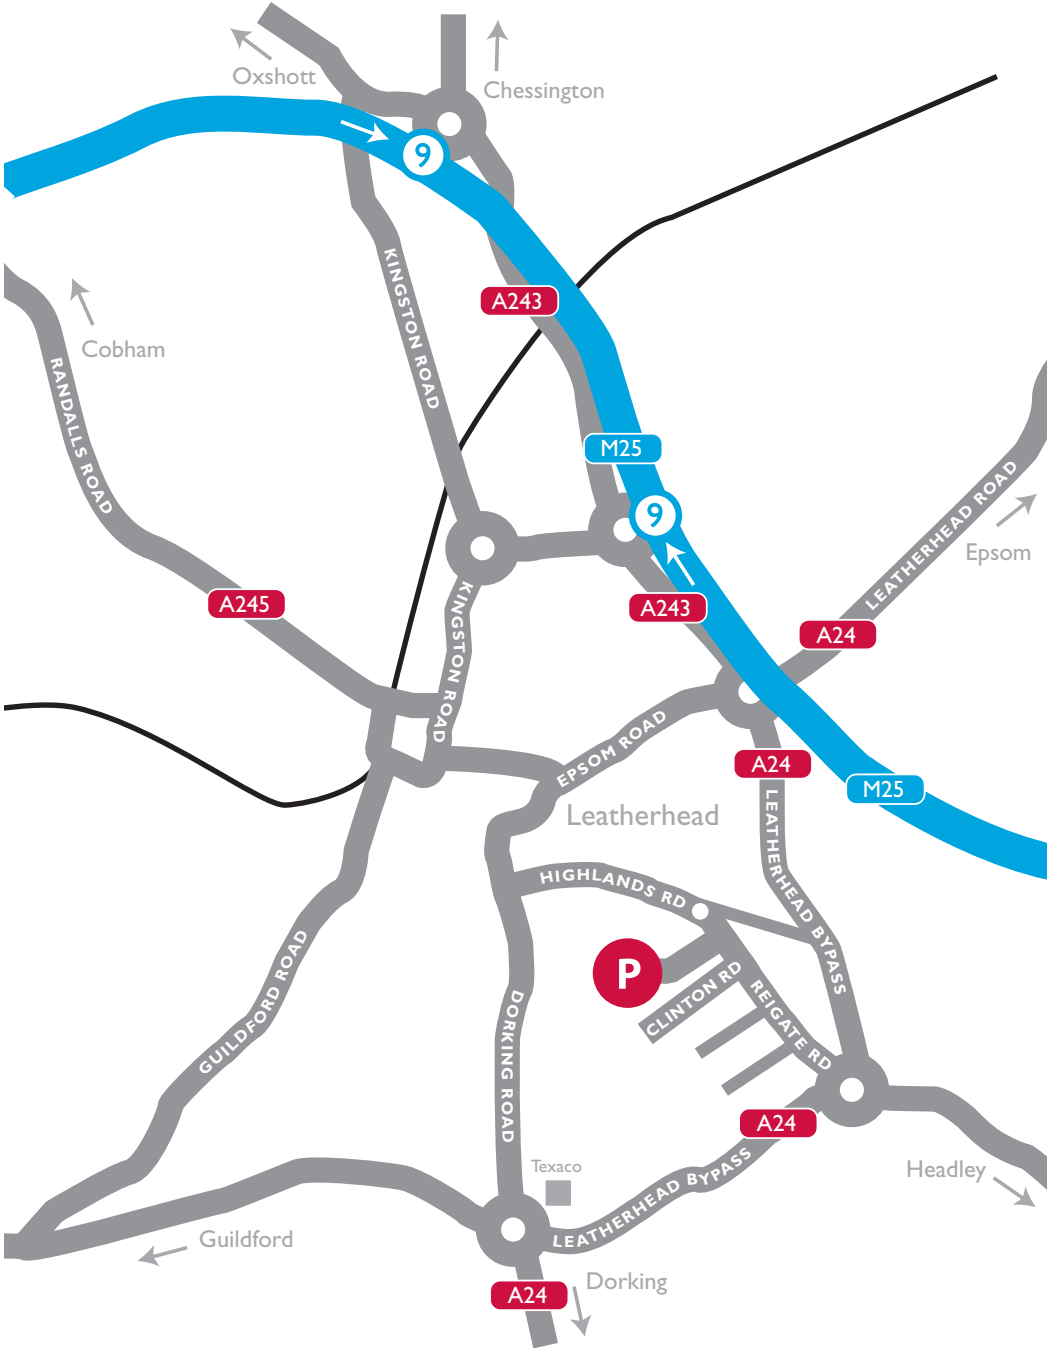

The Chapel of Ideas
Reigate Road
Leatherhead
Surrey
KT22 8RA

T: 01372 372372
F: 01372 360519

W: phoenixplc.com

By Car

From M25 (Anticlockwise)

1. Leave at Junction 9 (Leatherhead)
2. At roundabout take the 3rd exit signed A243 Dorking
3. At next roundabout go straight over, staying on the A243 Dorking Road
4. Get in the right hand lane up the hill
5. Go straight over the next roundabout signed Dorking A24 and follow road up the hill
6. At the next roundabout take 3rd exit into Reigate Road
7. Turn left into the entrance to The Chapel 200m down the road (soon after Clinton Road on the left)
8. Turn immediately right into The Chapel car park

From M25 (Clockwise)

1. Leave at Junction 9 (Leatherhead)
2. Take the 1st exit signed A243 Dorking
3. Get in the right hand lane up the hill
4. Go straight over the next roundabout signed Dorking A24 and follow road up the hill
5. At the next roundabout take 3rd exit into Reigate Road
6. Turn left into the entrance to The Chapel 200m down the road (soon after Clinton Road on the left)
7. Turn immediately right into The Chapel car park

From A24 Dorking

1. At the roundabout with Texaco service station turn right on to A24 Leatherhead Bypass
2. Proceed uphill and at roundabout take 1st left into Reigate Road
3. Turn left into the entrance to The Chapel 200m down the road (soon after Clinton Road on the left)
4. Turn immediately right into The Chapel car park

By Train

Leatherhead has a mainline station with direct lines from London Victoria and London Waterloo. It is recommended that, if coming by train, you take a taxi from Leatherhead Station taxi rank as it is approximately 20 minutes walk to The Chapel.